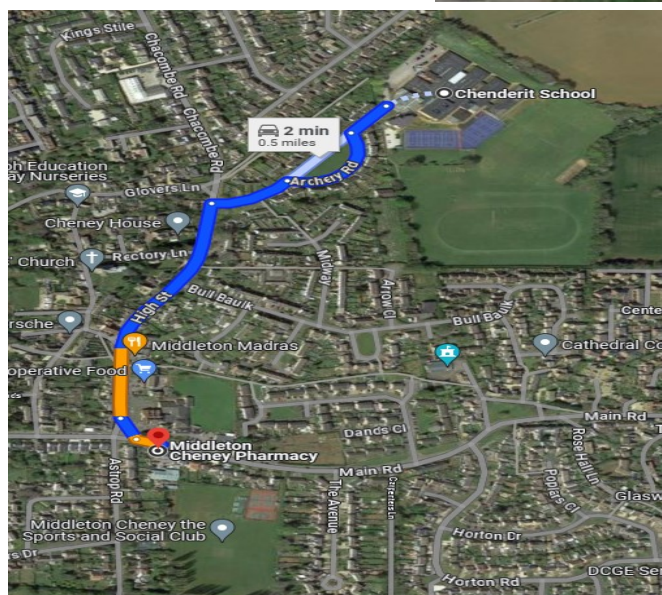

Main Car Park for ALL Spectators & Players (Please park at top end first)

Spectator walkway to pitches

Coaches Car Park Only (Strictly no spectators to park here)

Male & Female Toilets

Address: Chenderit School, Archery Road, Middleton Cheney. OX17 2QR

Please do not bang the mud off football boots in the car park.

Nearest Defibrillators at:
**Middleton Cheney Pharmacy,
111 Main Rd, Middleton Cheney,
Banbury OX17 2PD**
OR
**Middleton Cheney Memorial
Hall (Playing Fields), Astrop Rd,
Middleton Cheney OX17 2PG**